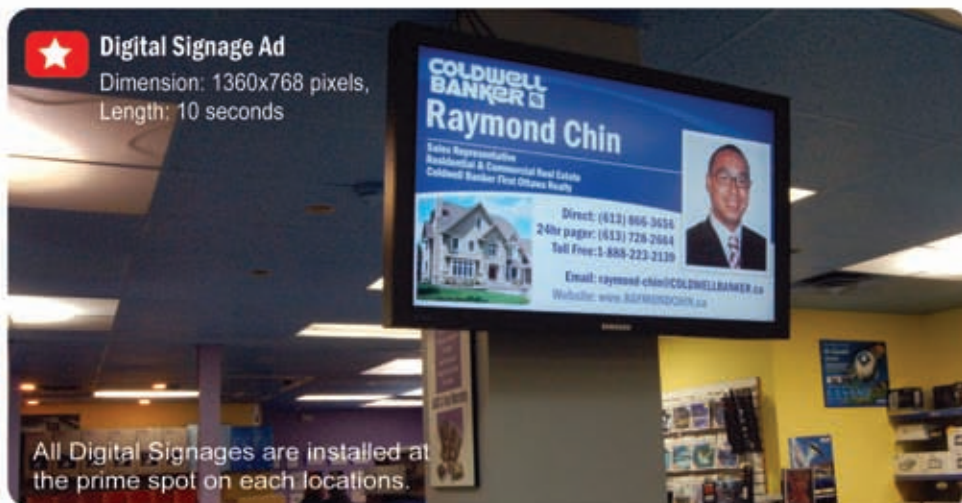

Digital Signage Rates*

	3 Months	6 Months	12 Months(1 year)
Digital Signage Ad	$ 300	$ 540°	$960^{oo}

A Digital Signage advertisement is a 10 seconds long Flash movie, the Flash advertisement will play rotationally in all Digital Signage locations.

First time subscriber of the Digital Signage has up to 3 revisions on initial advertisement design.

Subscribers who want to use their own clips are welcome to do that. To obtain advertisement format and specification, please refer to the Specification section on page 4.

◇ Subscription of 6 months digital signage advertisement includes 1 time content modification with up to 3 revisions, the subscriber can use it to change the message which deliver to their customers.

◇◇ Subscription of 12 months digital signage advertisement includes 3 times content modification with up to 3 revisions, the subscriber can use it to change the message which deliver to their customers.

*Price, terms and conditions are subjected to change without notice.

The Benefits

- ★ Advertise your business locally at 8 different locations in the same time, and our Digital Signage locations are growing.
- ★ Digital Signages are located at high traffic area, (e.g. popular stores & restaurants) that helps your business reach the heart of the community.
- ★ Boost your sales, streamline the process to introduce your service to potential customer.