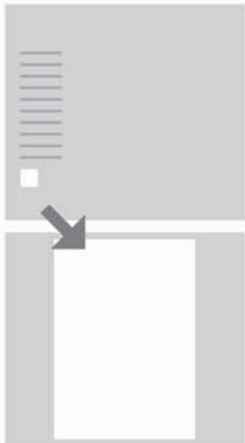

### **Full Size Rotate Banner**

Placement:

Underneath Homepage main menu on Frontpage

Format:

746x300 pxels, JPEG

### **Full Horizontal Banner**

Placement:

Underneath Full Size Rotate Banner on Frontpage

Format:

746x110 pxels, JPEG

### **Half Horizontal Banner**

Placement:

Underneath Full Horizontal Banner on Frontpage

Format:

373x120 pxels, JPEG